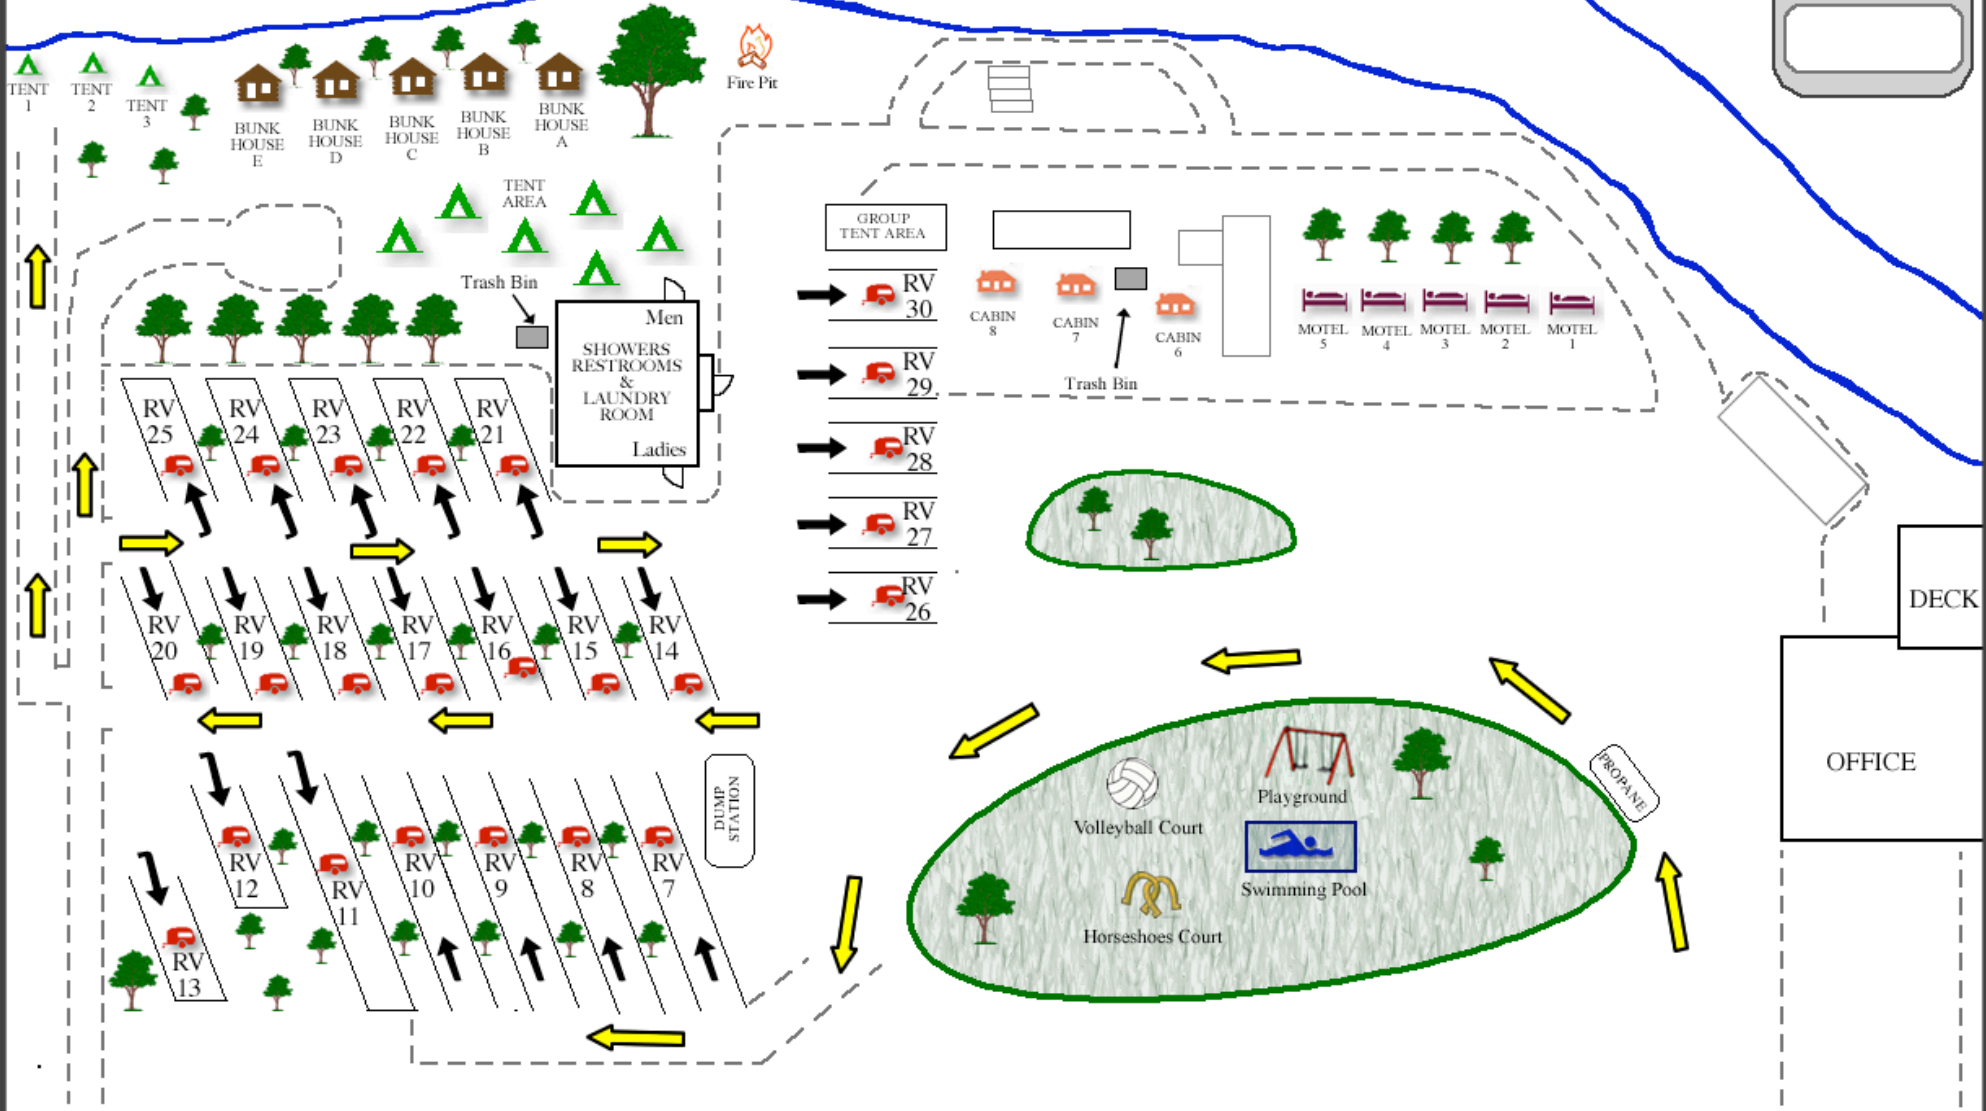

BIGHORN PARK

in Coaldale, Colorado

719-942-4266
BigHornPark.com
bighornpark@yahoo.com

Your Site # is:

ARKANSAS RIVER

Updated: 6/14/2009

US HIGHWAY 50

LOCATION: At mile marker 242 on US Highway 50.
16373 Highway 50 W, Coaldale Colorado 81222