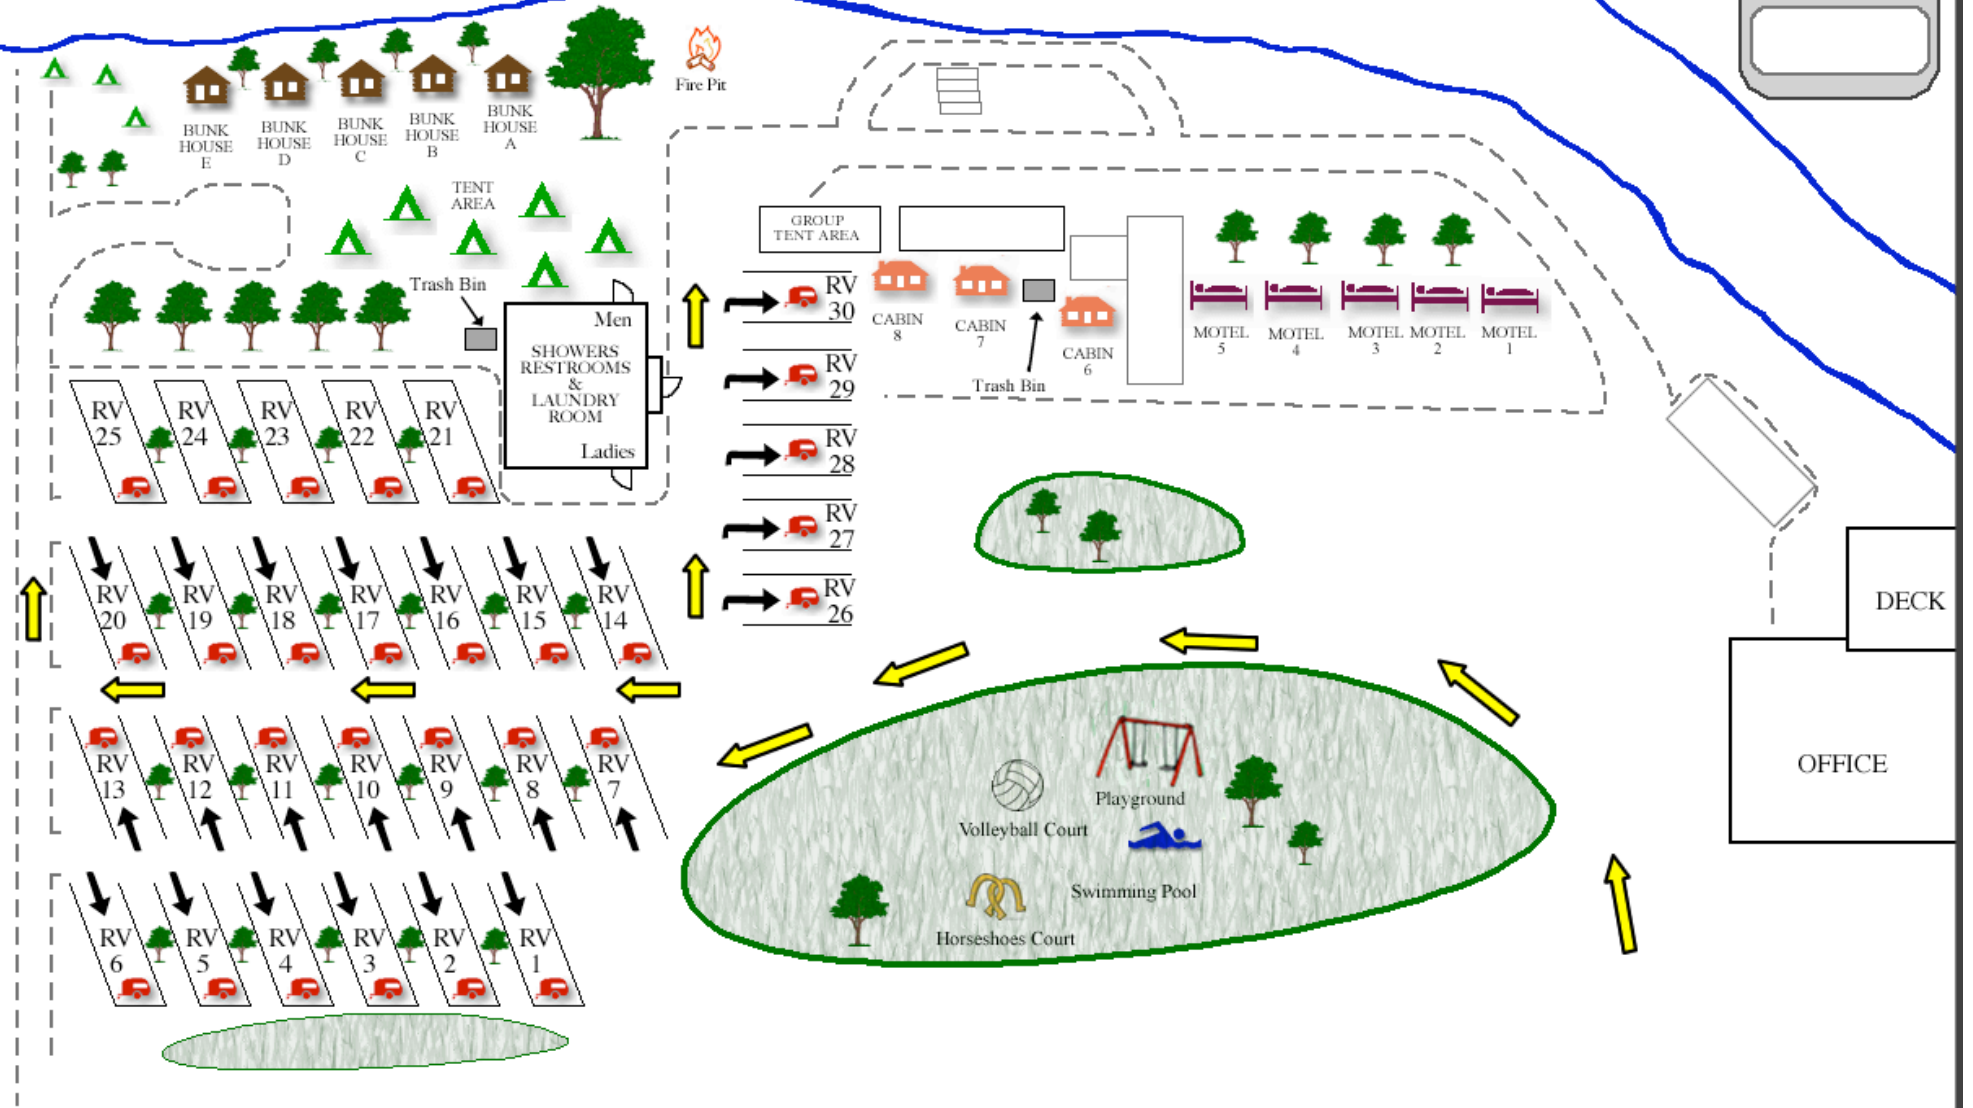

BIGHORN PARK

in Coaldale, Colorado

719-942-4266
BigHornPark.com
bighornpark@yahoo.com

Your Site # is:

ARKANSAS RIVER

US HIGHWAY 50

LOCATION: At mile marker 242 on US Highway 50.
16373 Highway 50 W, Coaldale Colorado 81222